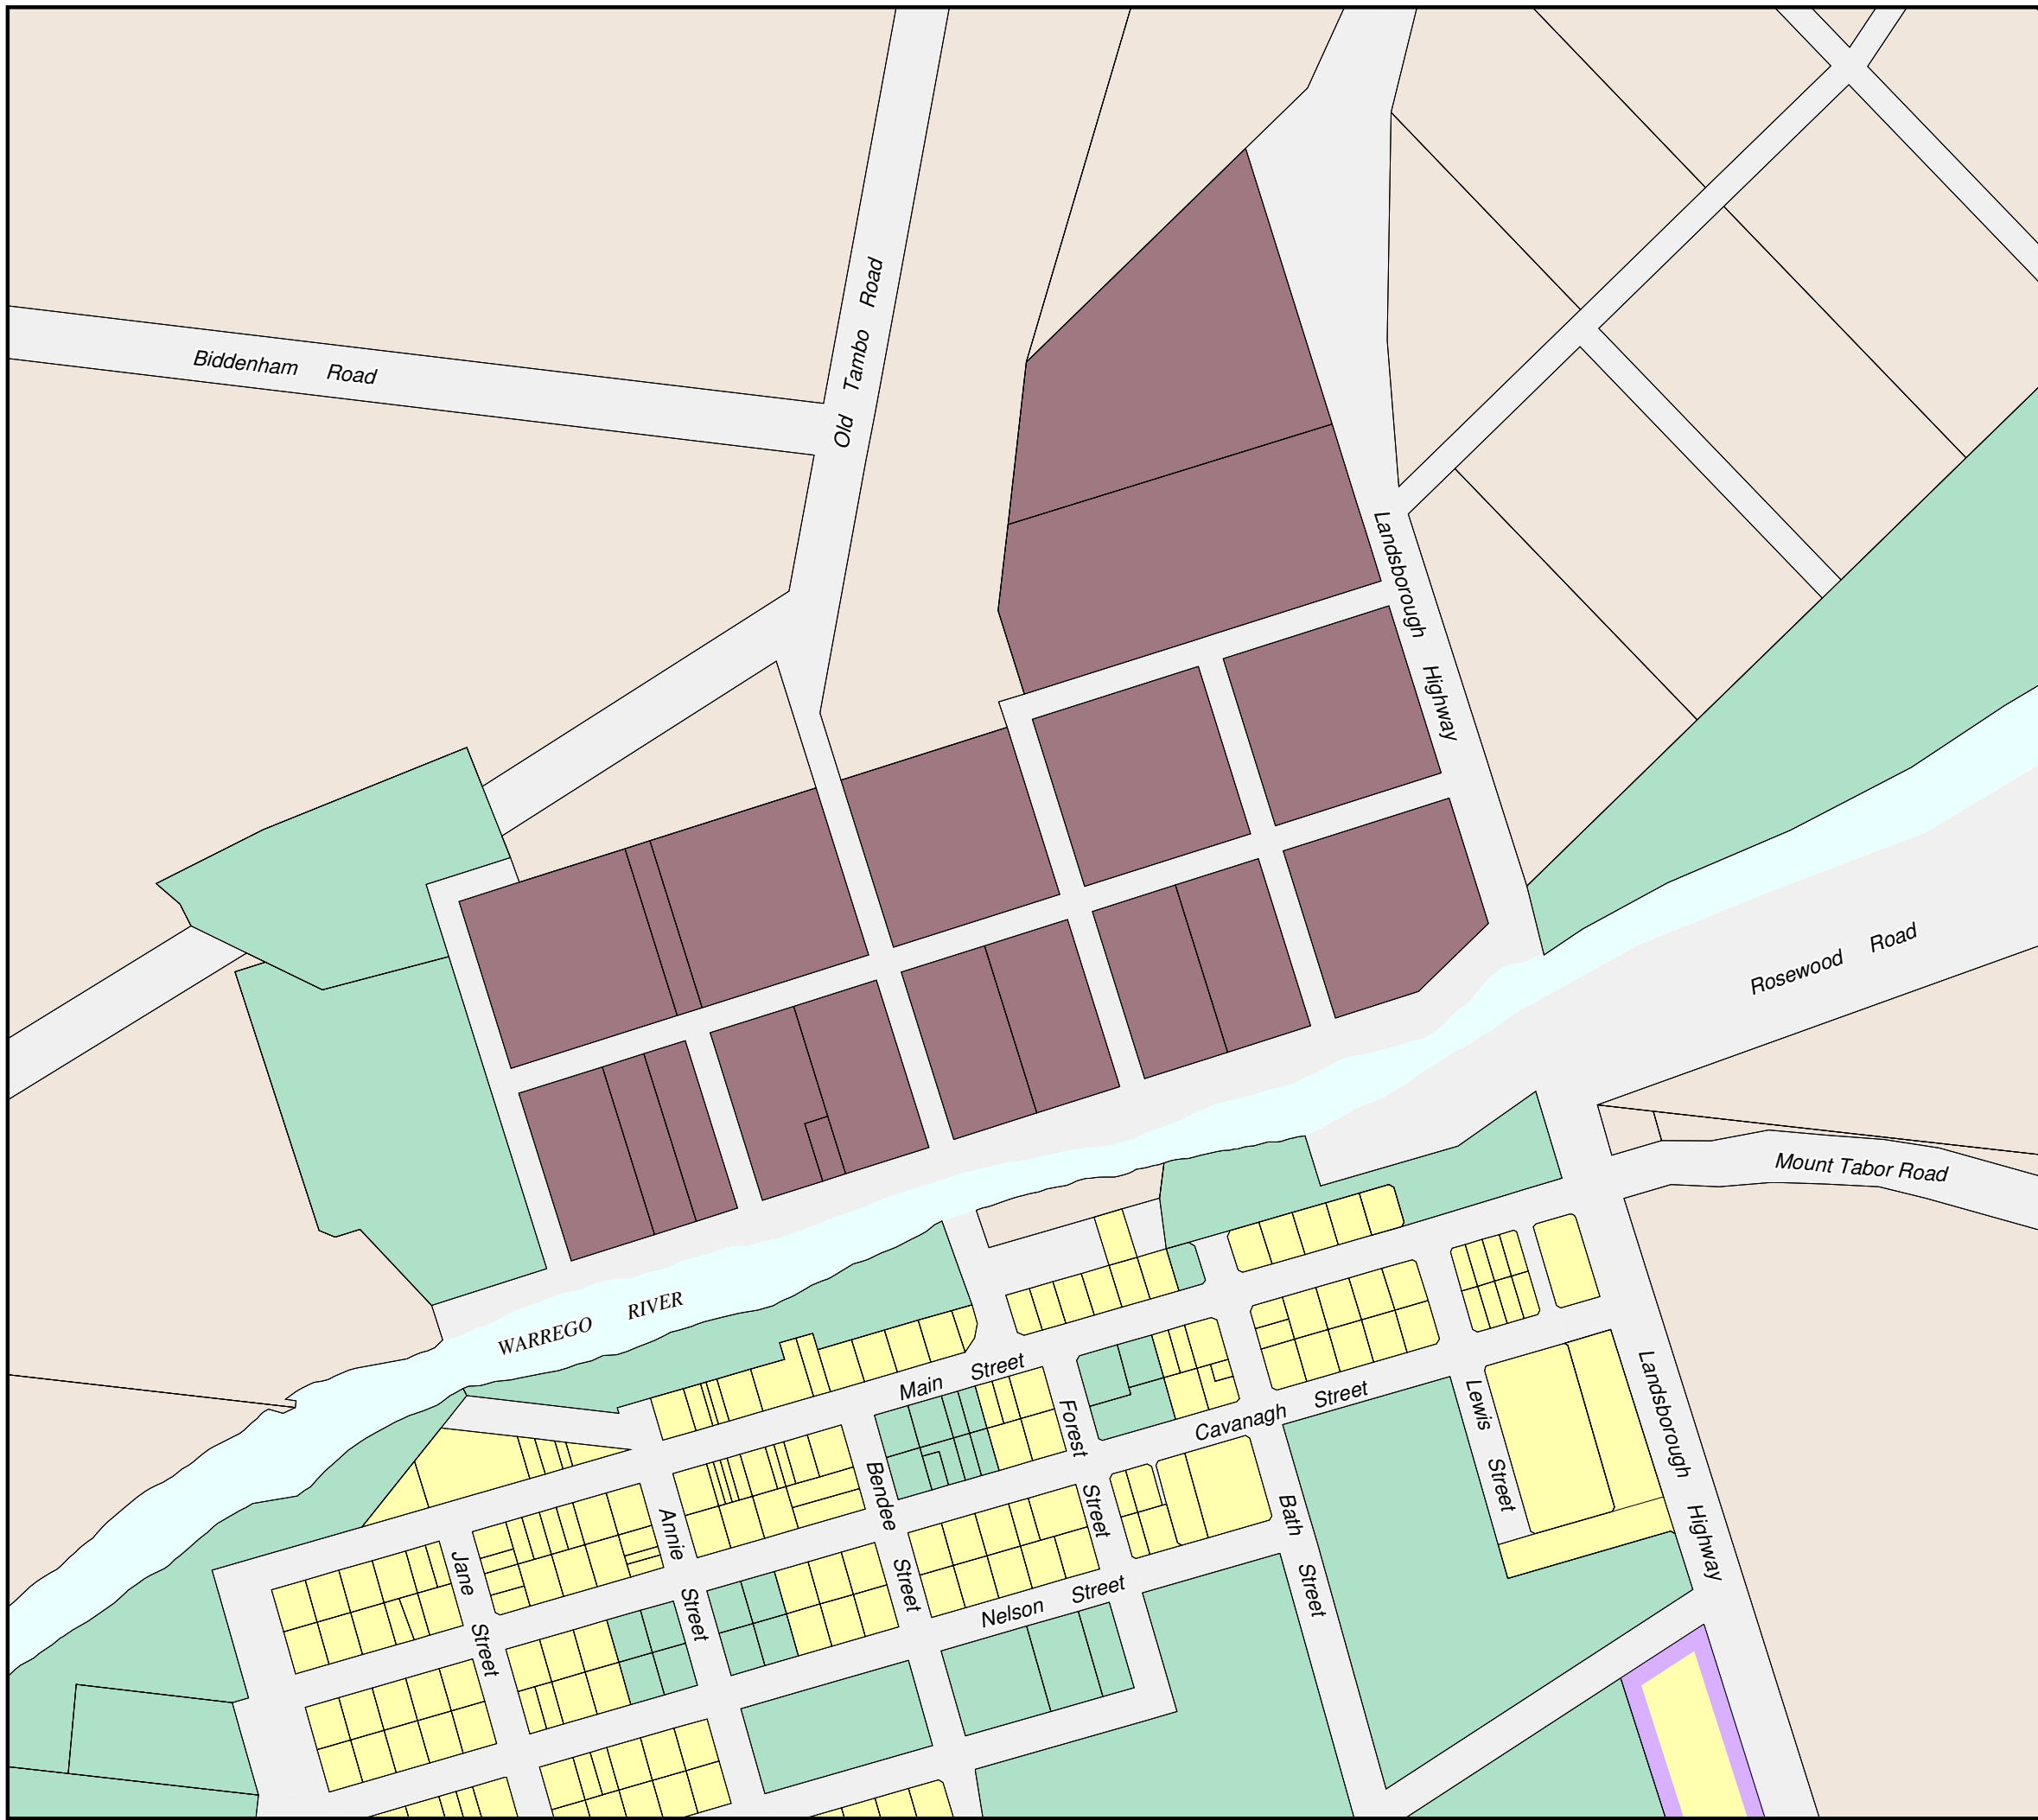

**Murweh Shire Council  
Planning Scheme  
Augathella Zoning & Precinct Map 1**

**Precincts**

- Industry

**Zones**

- Recreation and Open Space
- Rural
- Rural Residential
- Township

While every care is taken to ensure the accuracy of this product Murweh Shire Council makes no representations or warranties about the accuracy, reliability, completeness or suitability for any particular purpose and disclaims all responsibility and all liability (including without limitation, liability in negligence) for all expenses, losses, damages (including indirect or consequential damages) and costs you may incur as a result of the product being inaccurate or incomplete in any way or for any reason.

**Copyright Murweh Shire Council 2016  
Commencement Date: 1 April 2016  
Geocentric Datum of Australia 1994 (GDA94)**

Approx. Scale @ A3 1:7,500