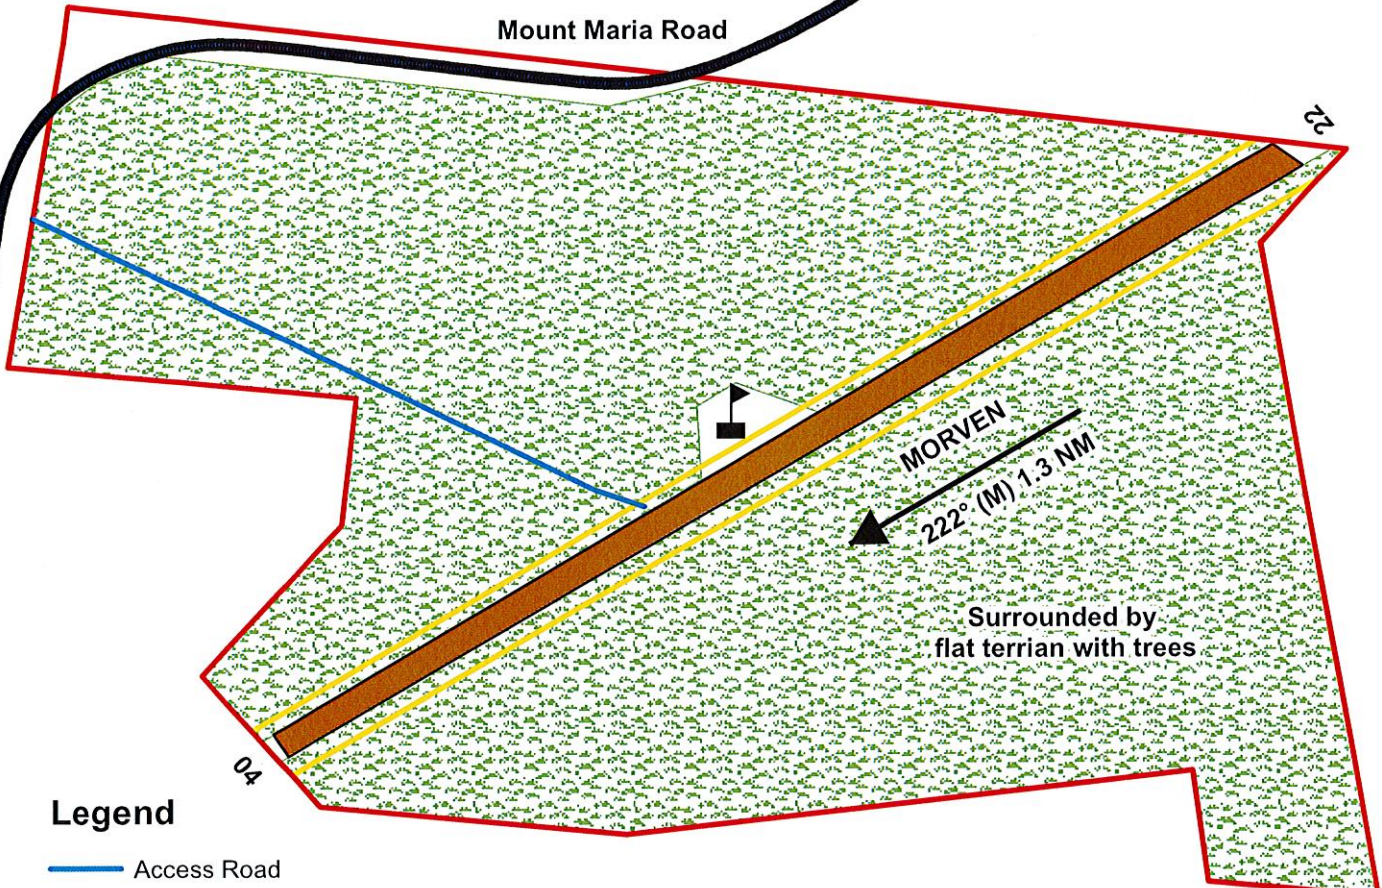

# Morven, QLD

Mount Maria Road

## Legend

- Access Road
- Boundary Fence
- Internal Fence
- Runway
- Gravel
- Wind Sock
- Vegetation

<b>Elevation:</b>	1455 Feet AMSL	<b>Time Zone</b>	UTC + 10
<b>GPS Position:</b>	25° 45.087" South 146° 35.254' East	<b>Area Forecast:</b>	41
<b>WAC Chart:</b>	Charleville (3341)	<b>ALA Code:</b>	YMVN
<b>Owner/Operator:</b>	Murweh Shire (07) 46568355		
<b>Strip Direction:</b>	04-22		
<b>Strip Length:</b>	1525m		
<b>Strip Surface:</b>	Unsealed Red Loam with some grass		
<b>Windsock:</b>	Yes		
<b>Strip Markers:</b>	Nil		
<b>Lighting:</b>	Emergency Only. Contact Morven Police for E FLARES		
<b>Fuel</b>	Nil		
<b>Airband Frequency</b>	126 700		