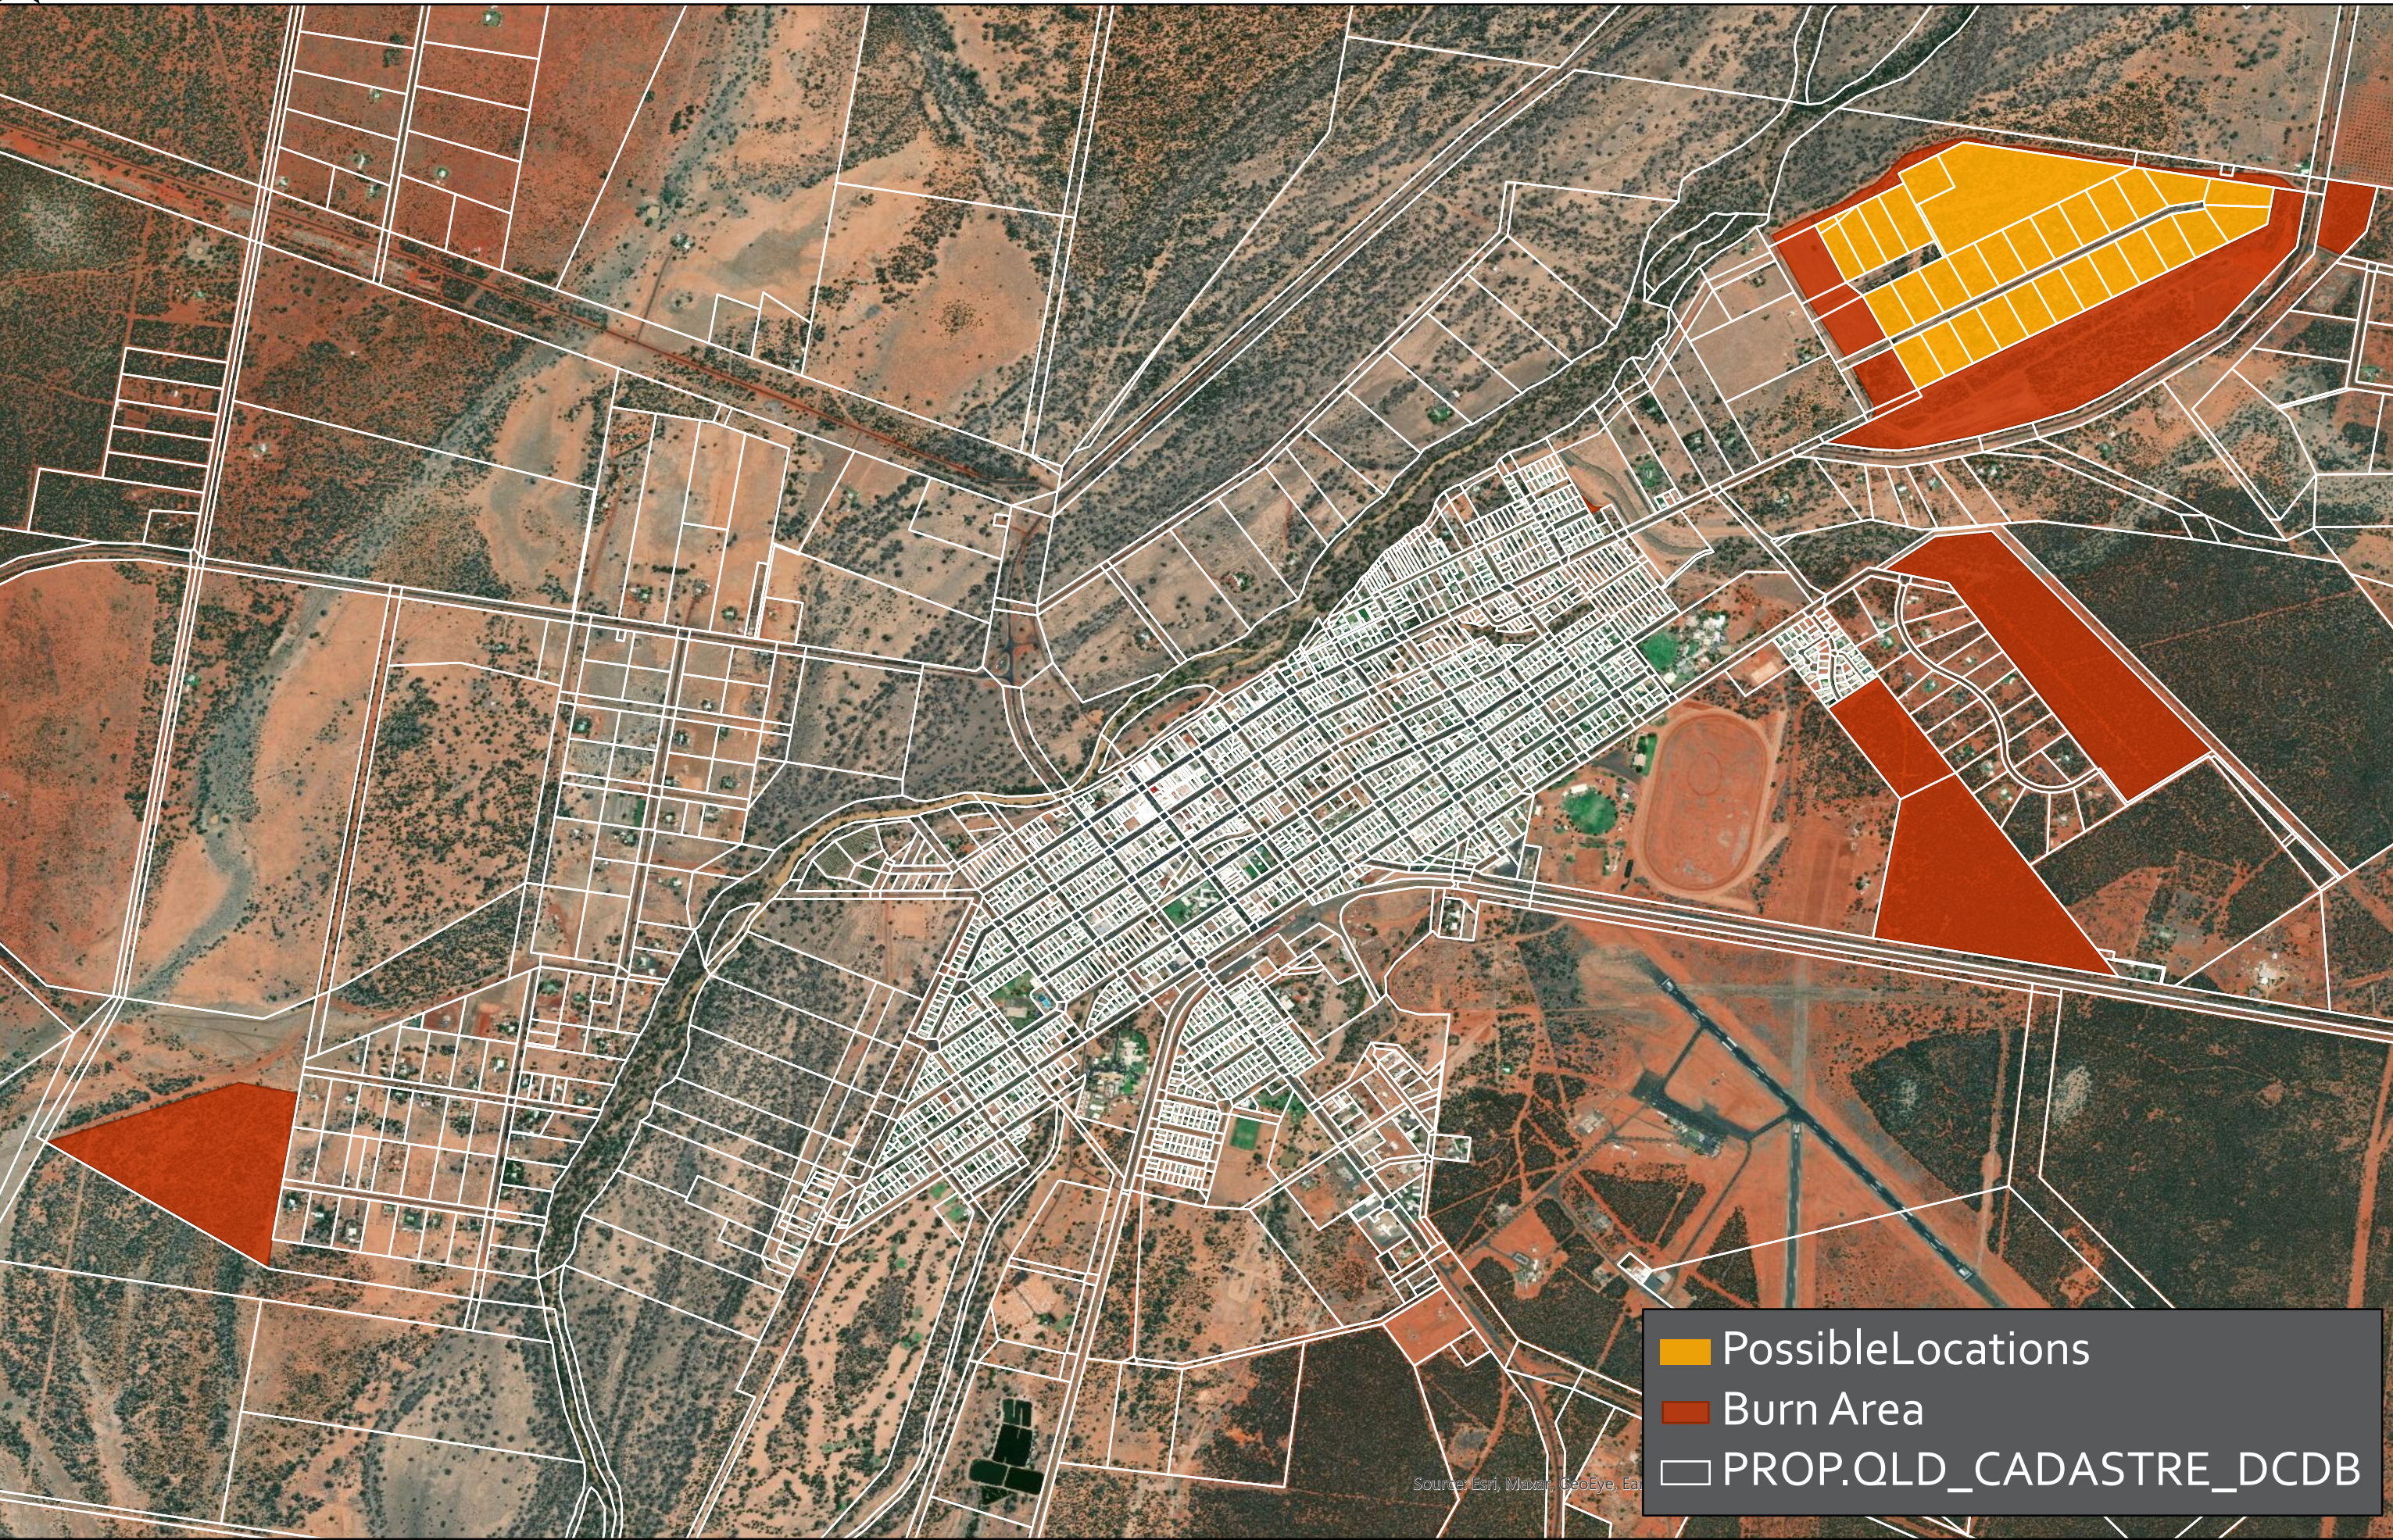

2020 Cool Burn Fire Resistance and Mitigation

Legend:

- PossibleLocations
- Burn Area
- PROP.QLD_CADASTRE_DCDB

Scale: 1:22,500

Source: Esri, Maxar, GeoEye, EA